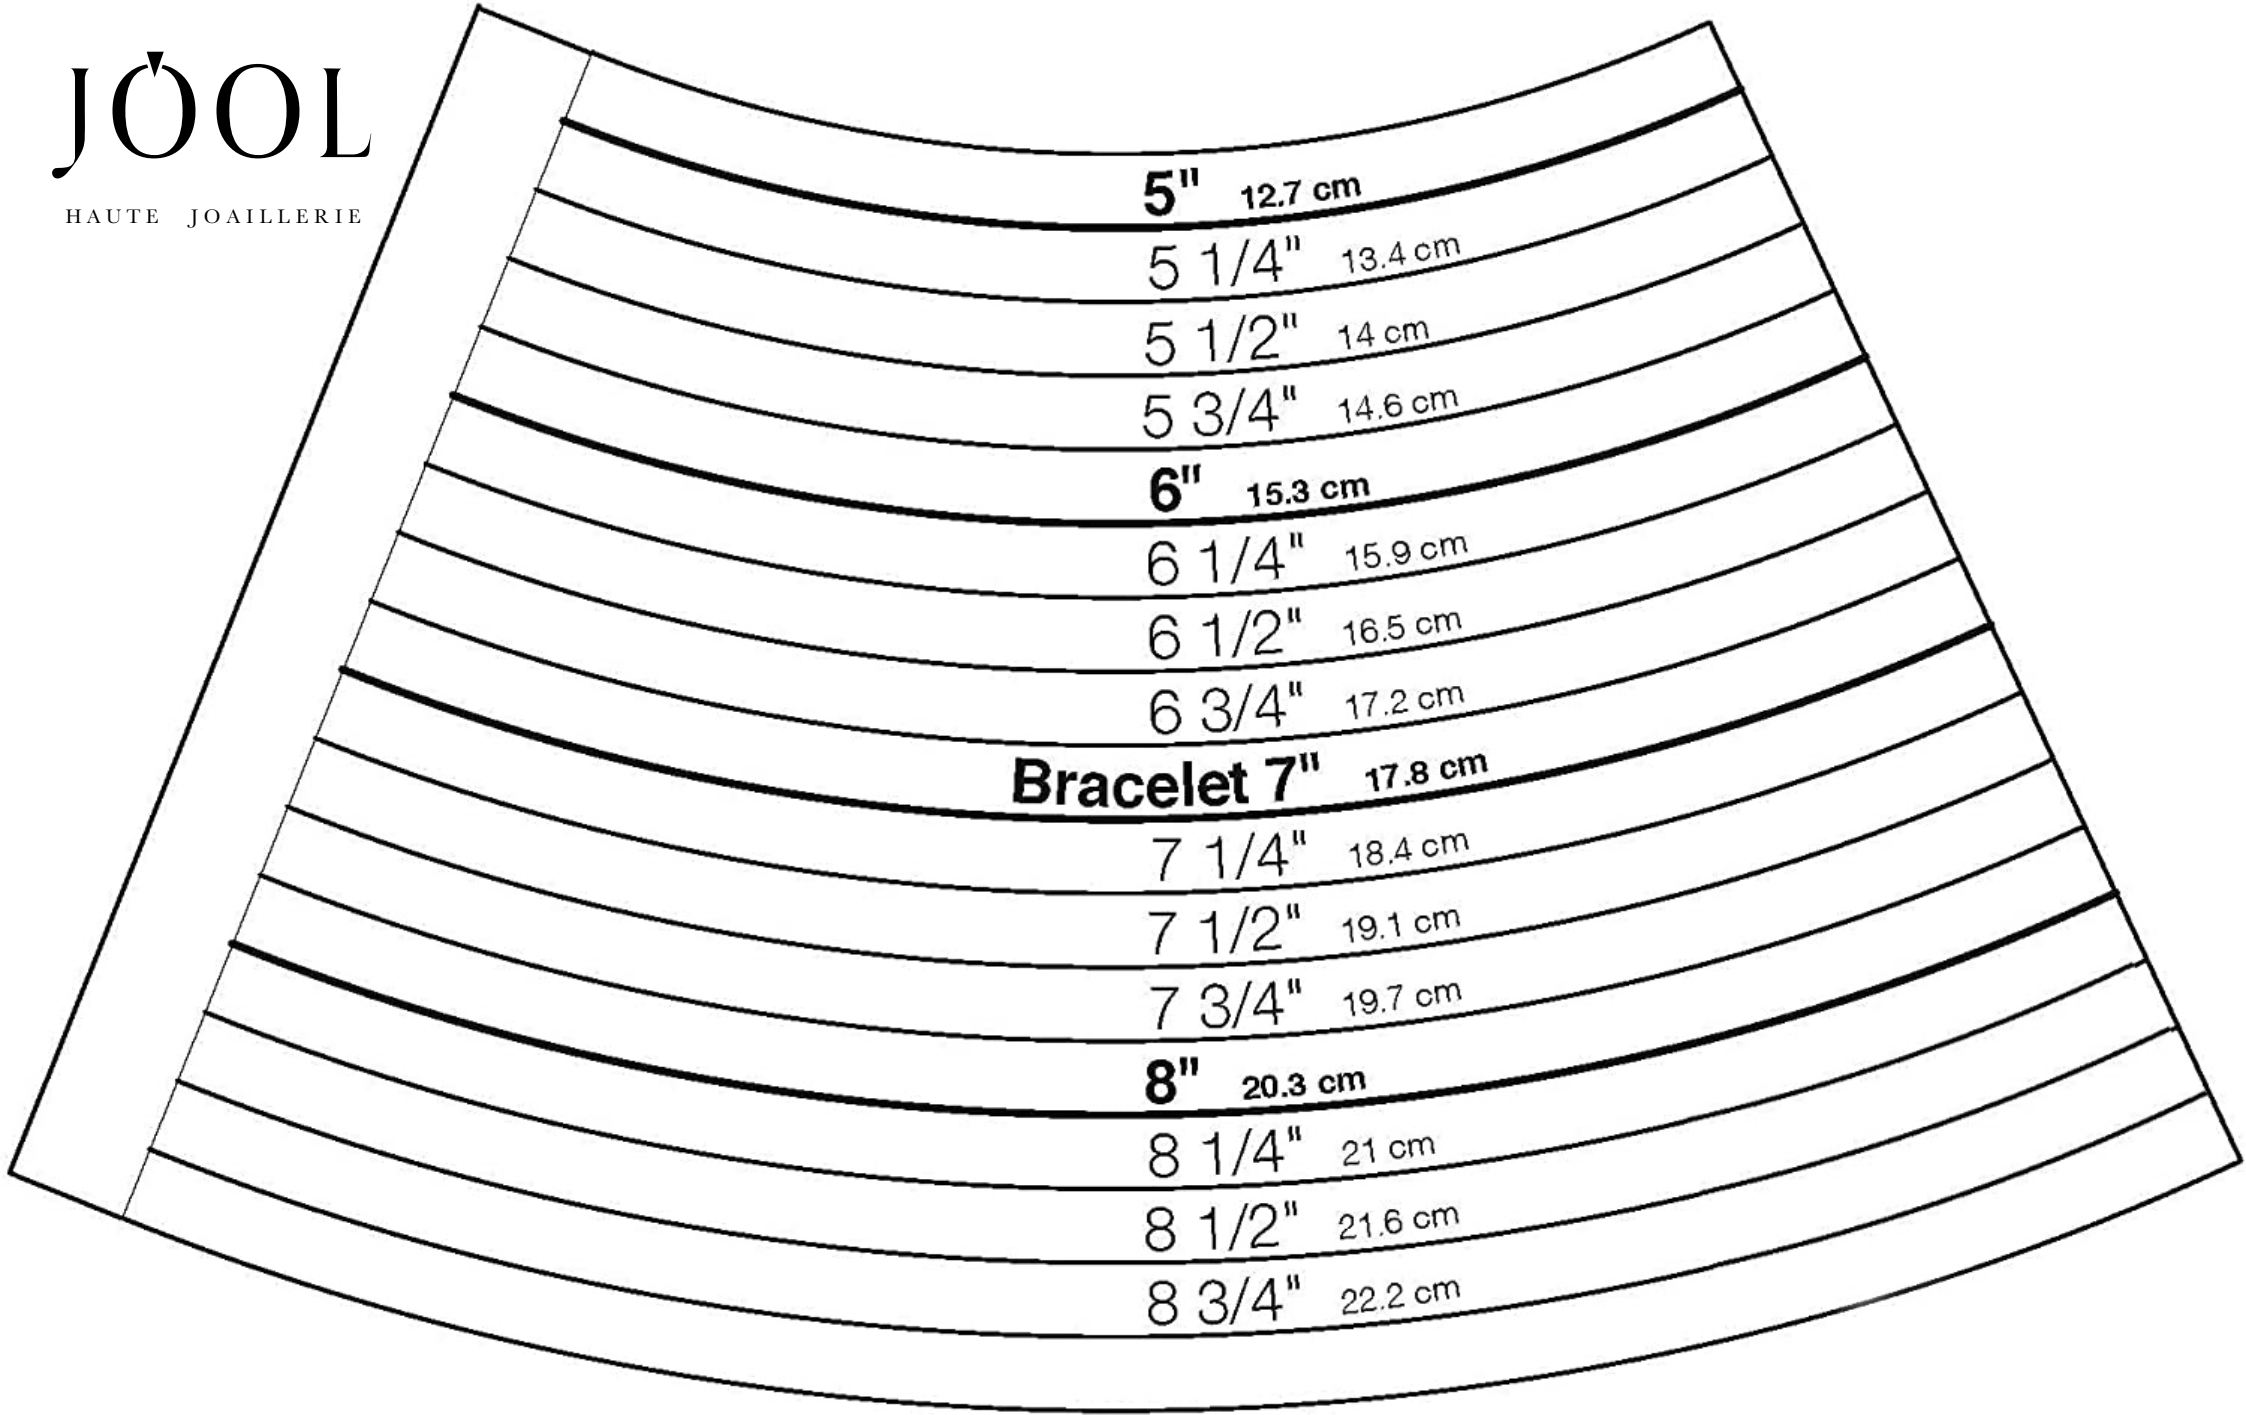

JŪOL

HAUTE JOAILLERIE

5" 12.7 cm

5 1/4" 13.4 cm

5 1/2" 14 cm

5 3/4" 14.6 cm

6" 15.3 cm

6 1/4" 15.9 cm

6 1/2" 16.5 cm

6 3/4" 17.2 cm

Bracelet 7" 17.8 cm

7 1/4" 18.4 cm

7 1/2" 19.1 cm

7 3/4" 19.7 cm

8" 20.3 cm

8 1/4" 21 cm

8 1/2" 21.6 cm

8 3/4" 22.2 cm